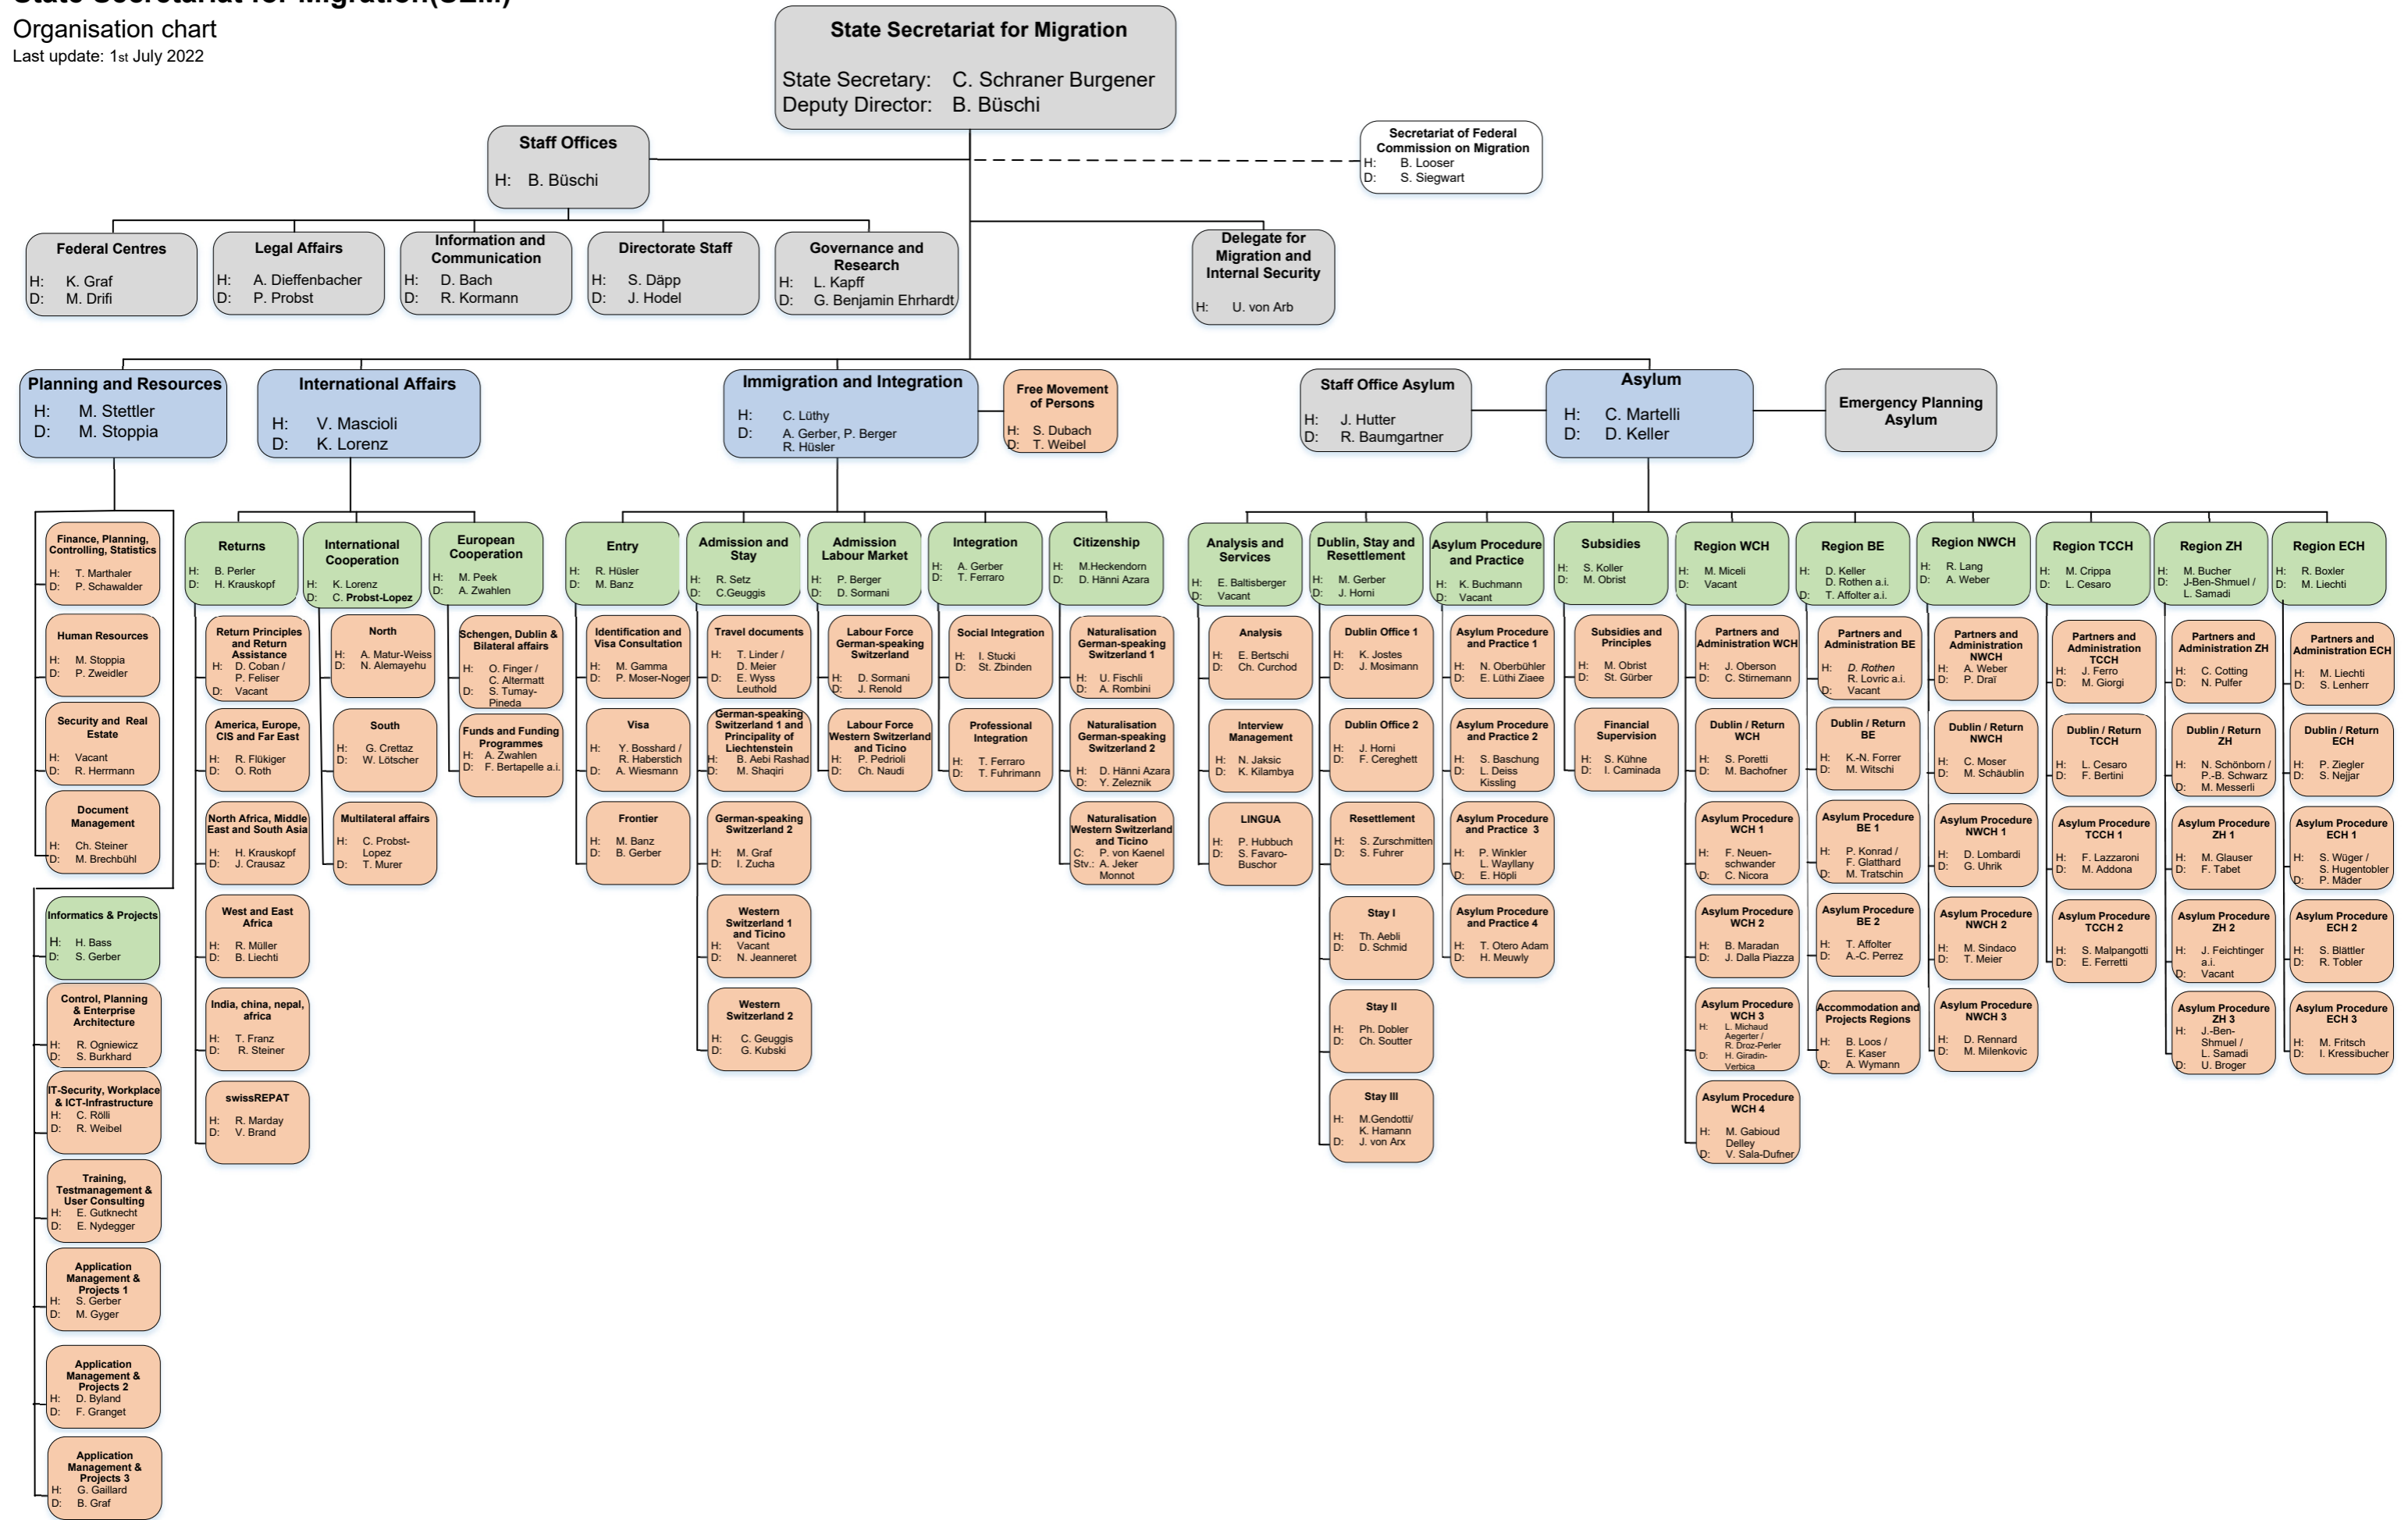

State Secretariat for Migration(SEM)

Organisation chart

Last update: 1st July 2022

- Director / Staff offices
- Directorates
- Divisions
- Sections